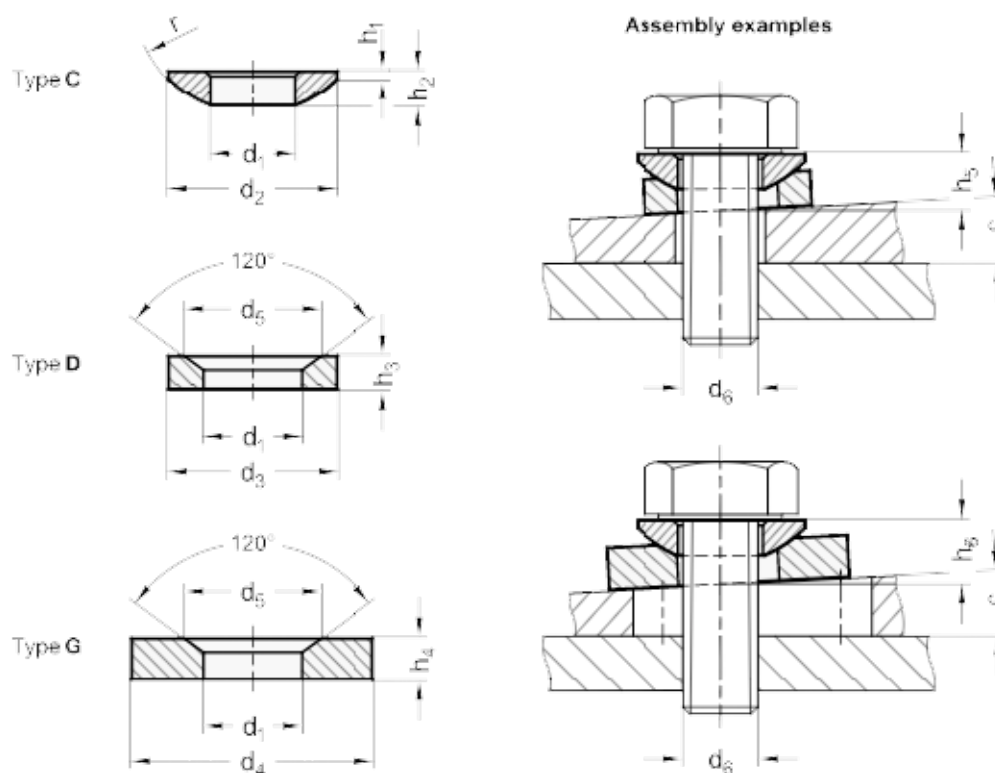

Article number: 20805037

Description: E+G Spherical washer, male  
DIN 6319-43-C

## Measures

$d_1 = 43.0$

$d_3 = 78$

$d_6 = M42$

$H_1 = 6.5$

$H_2 = 17.0$

$H_4 = 29.0$

$r = 58$